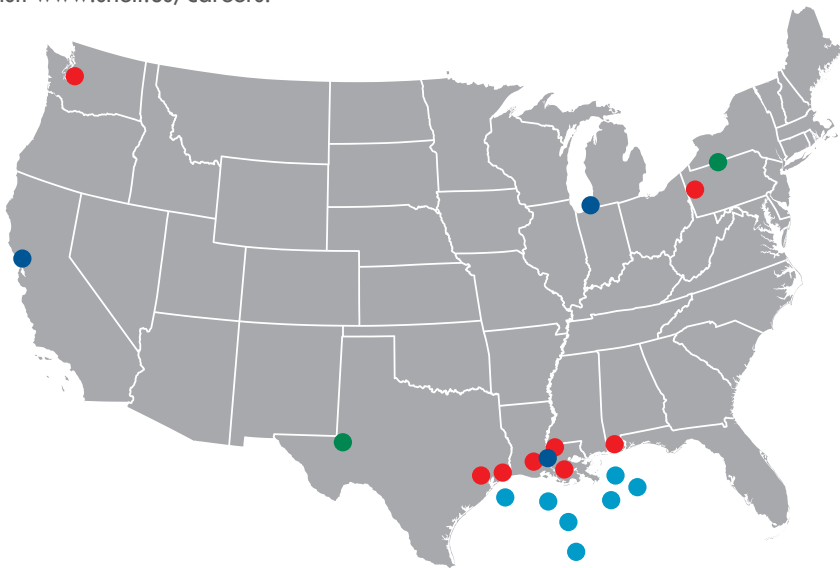

OPERATIONS AND MAINTENANCE Projects and Locations

Career opportunities may be available at various US locations. To check job availability, please visit www.shell.us/careers.

MAIN HIRING LOCATIONS

- Refineries/Chemicals/Catalyst Manufacturing
- Exploration & Production Onshore
- Exploration & Production Offshore
- Criterion Sites/Projects and Technology